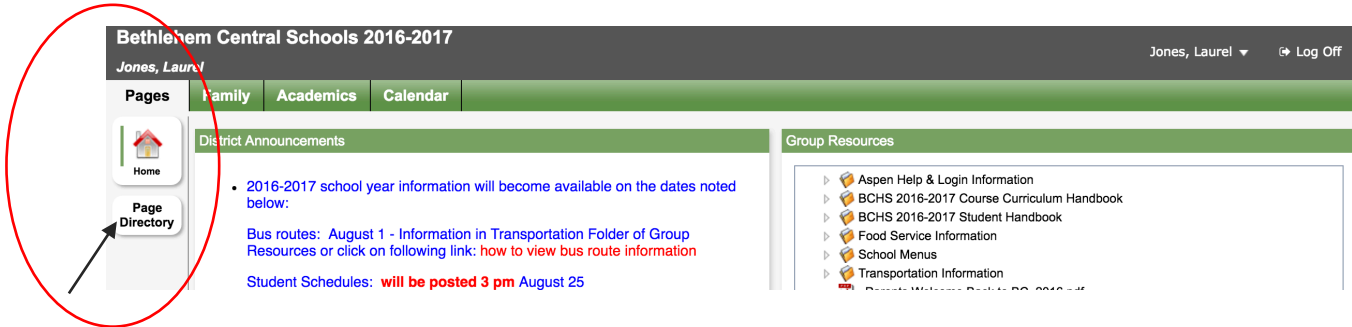

## Locating Teacher Welcome Letters on ASPEN

Log into ASPEN.

On the left hand menu select *Page Directory*.

“Add” the school that your child attends:

You will now have a **new** “Academic” tab on the left hand menu:

Select the *Academic* tab and you will be brought to the school homepage.

Here you will find a welcome letter from the principal and other valuable school information.

Teacher welcome letters can be found under Group Resources: