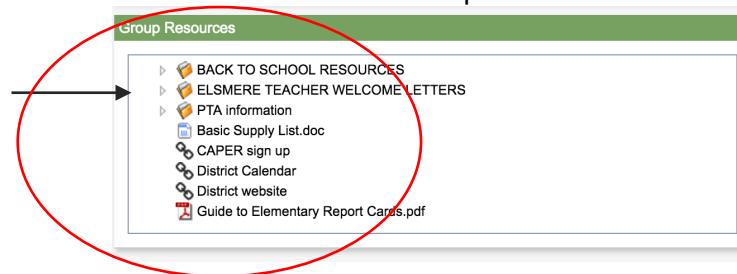

## Locating Teacher Welcome Letters on ASPEN

Log into ASPEN.

On the left hand menu select *Page Directory*.

“Add” the school that your child attends:

You will now have a **new** “Academic” tab on the left hand menu:

Select the *Academic* tab and you will be brought to the school homepage.

Here you will find a welcome letter from the principal and other valuable school information.

Teacher welcome letters can be found under Group Resources: