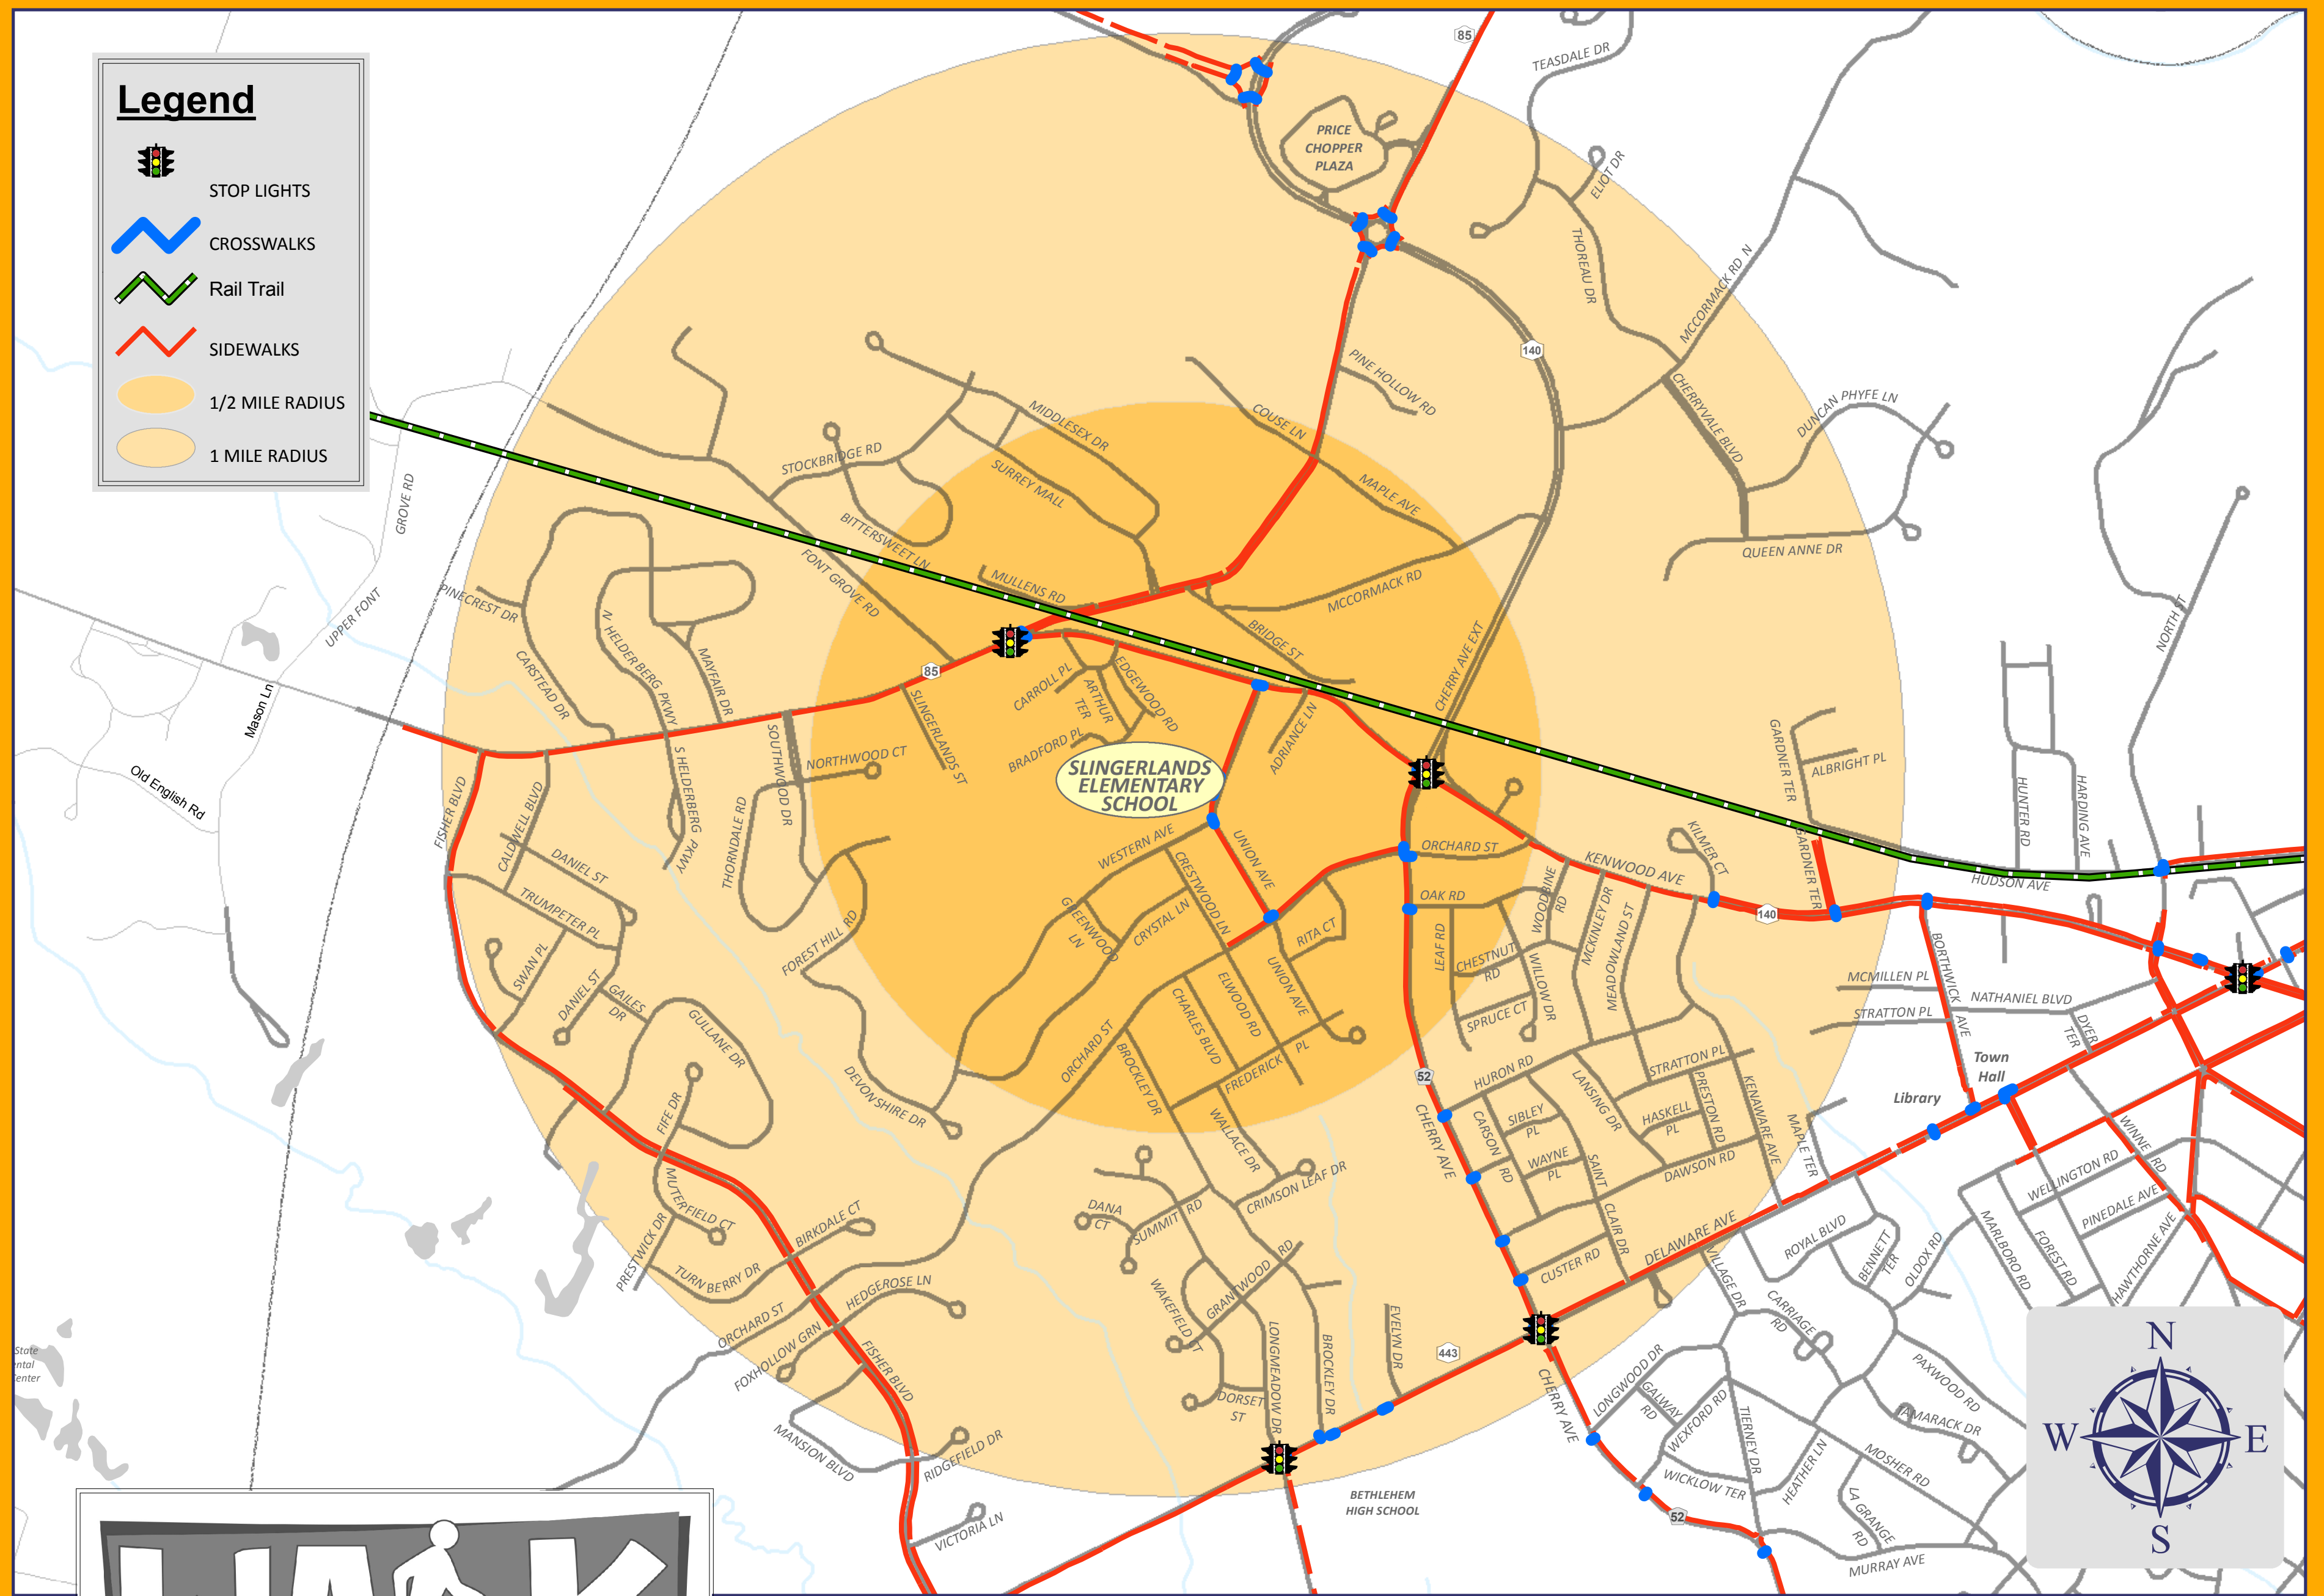

# Legend

-  STOP LIGHTS
-  CROSSWALKS
-  Rail Trail
-  SIDEWALKS
-  1/2 MILE RADIUS
-  1 MILE RADIUS

# WALK TO SCHOOL DAY

Bethlehem CENTRAL SCHOOL DISTRICT  
**Slingerlands** ELEMENTARY

# WEDNESDAY, OCTOBER 4, 2017

MAPPING PROVIDED BY TOWN OF BETHLEHEM, NEW YORK