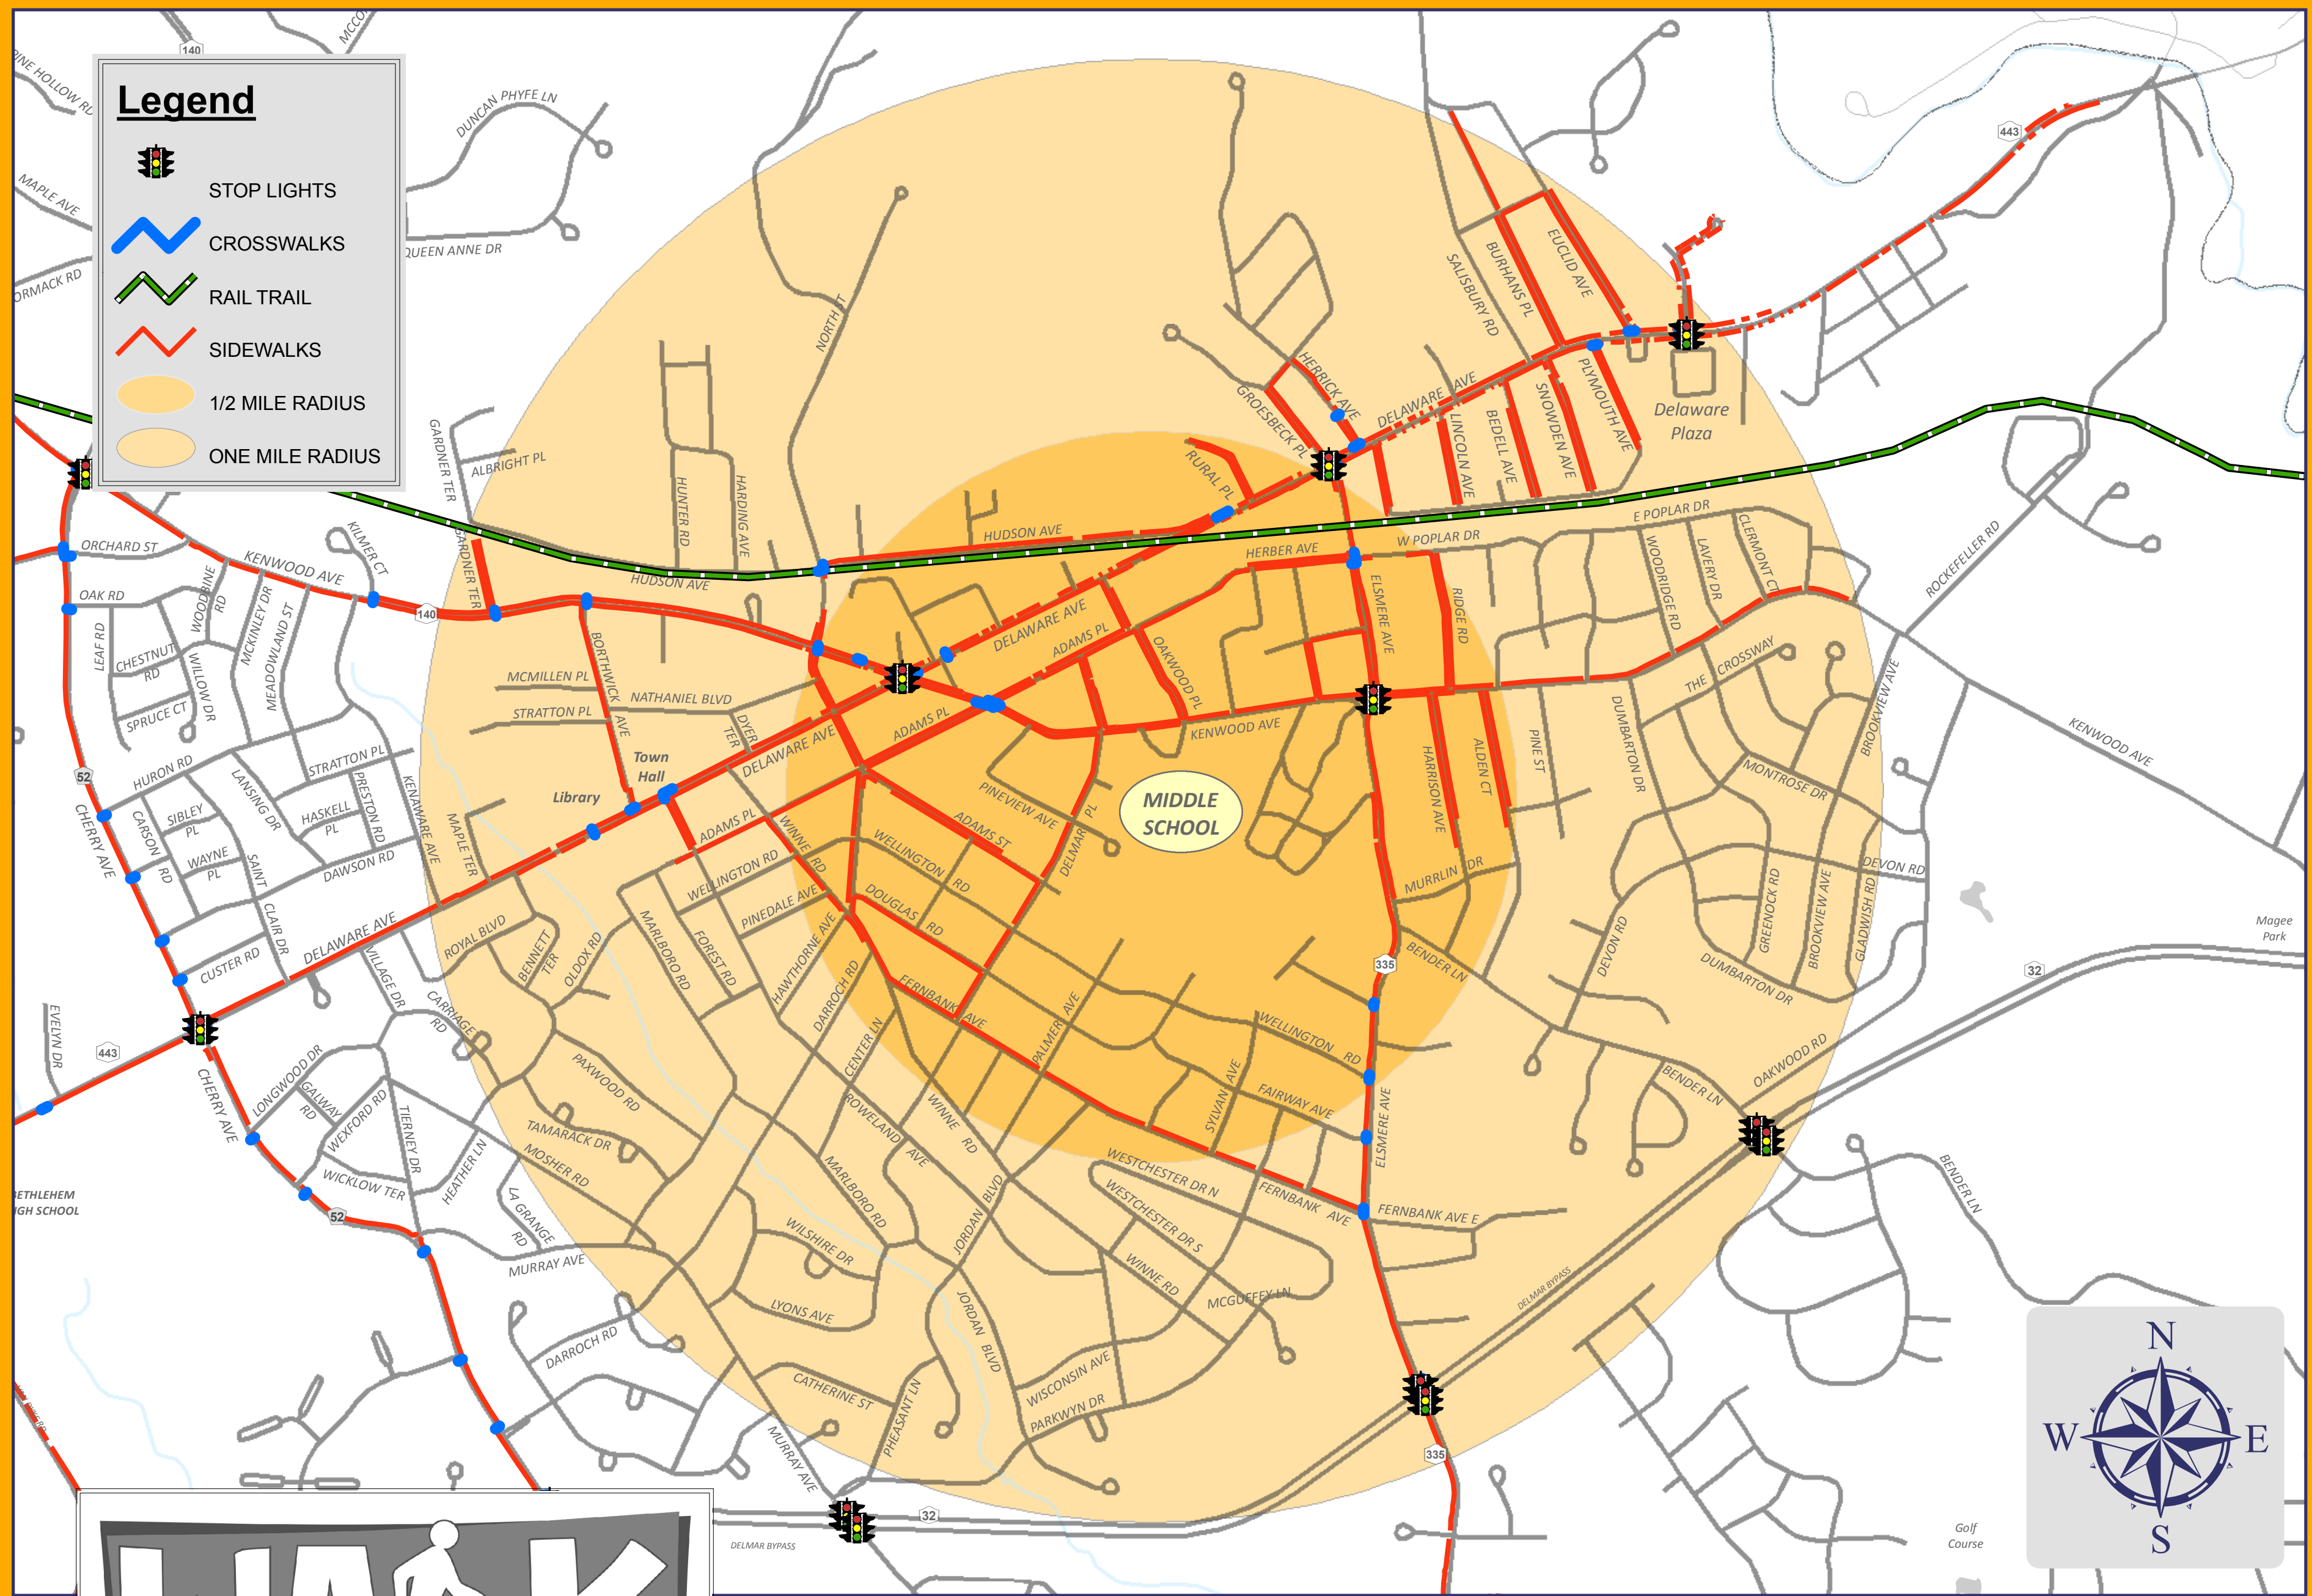

### Legend

-  STOP LIGHTS
-  CROSSWALKS
-  RAIL TRAIL
-  SIDEWALKS
-  1/2 MILE RADIUS
-  ONE MILE RADIUS

# WALK TO SCHOOL DAY

Bethlehem CENTRAL SCHOOL DISTRICT  
**Middle School**

# WEDNESDAY, OCTOBER 4, 2017