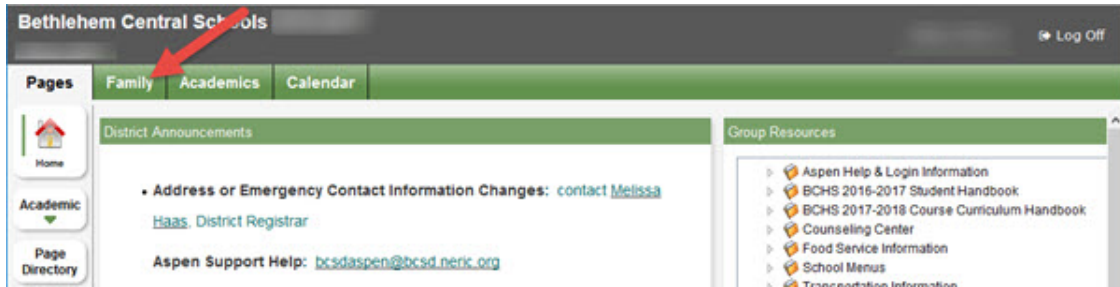

# How to View Bus Schedule Information

Click on the Family Top Tab > Click on the student you want to view the bus schedule for.

Click on the “Membership” side tab and then the Transportation Details section to access Bus Route information.